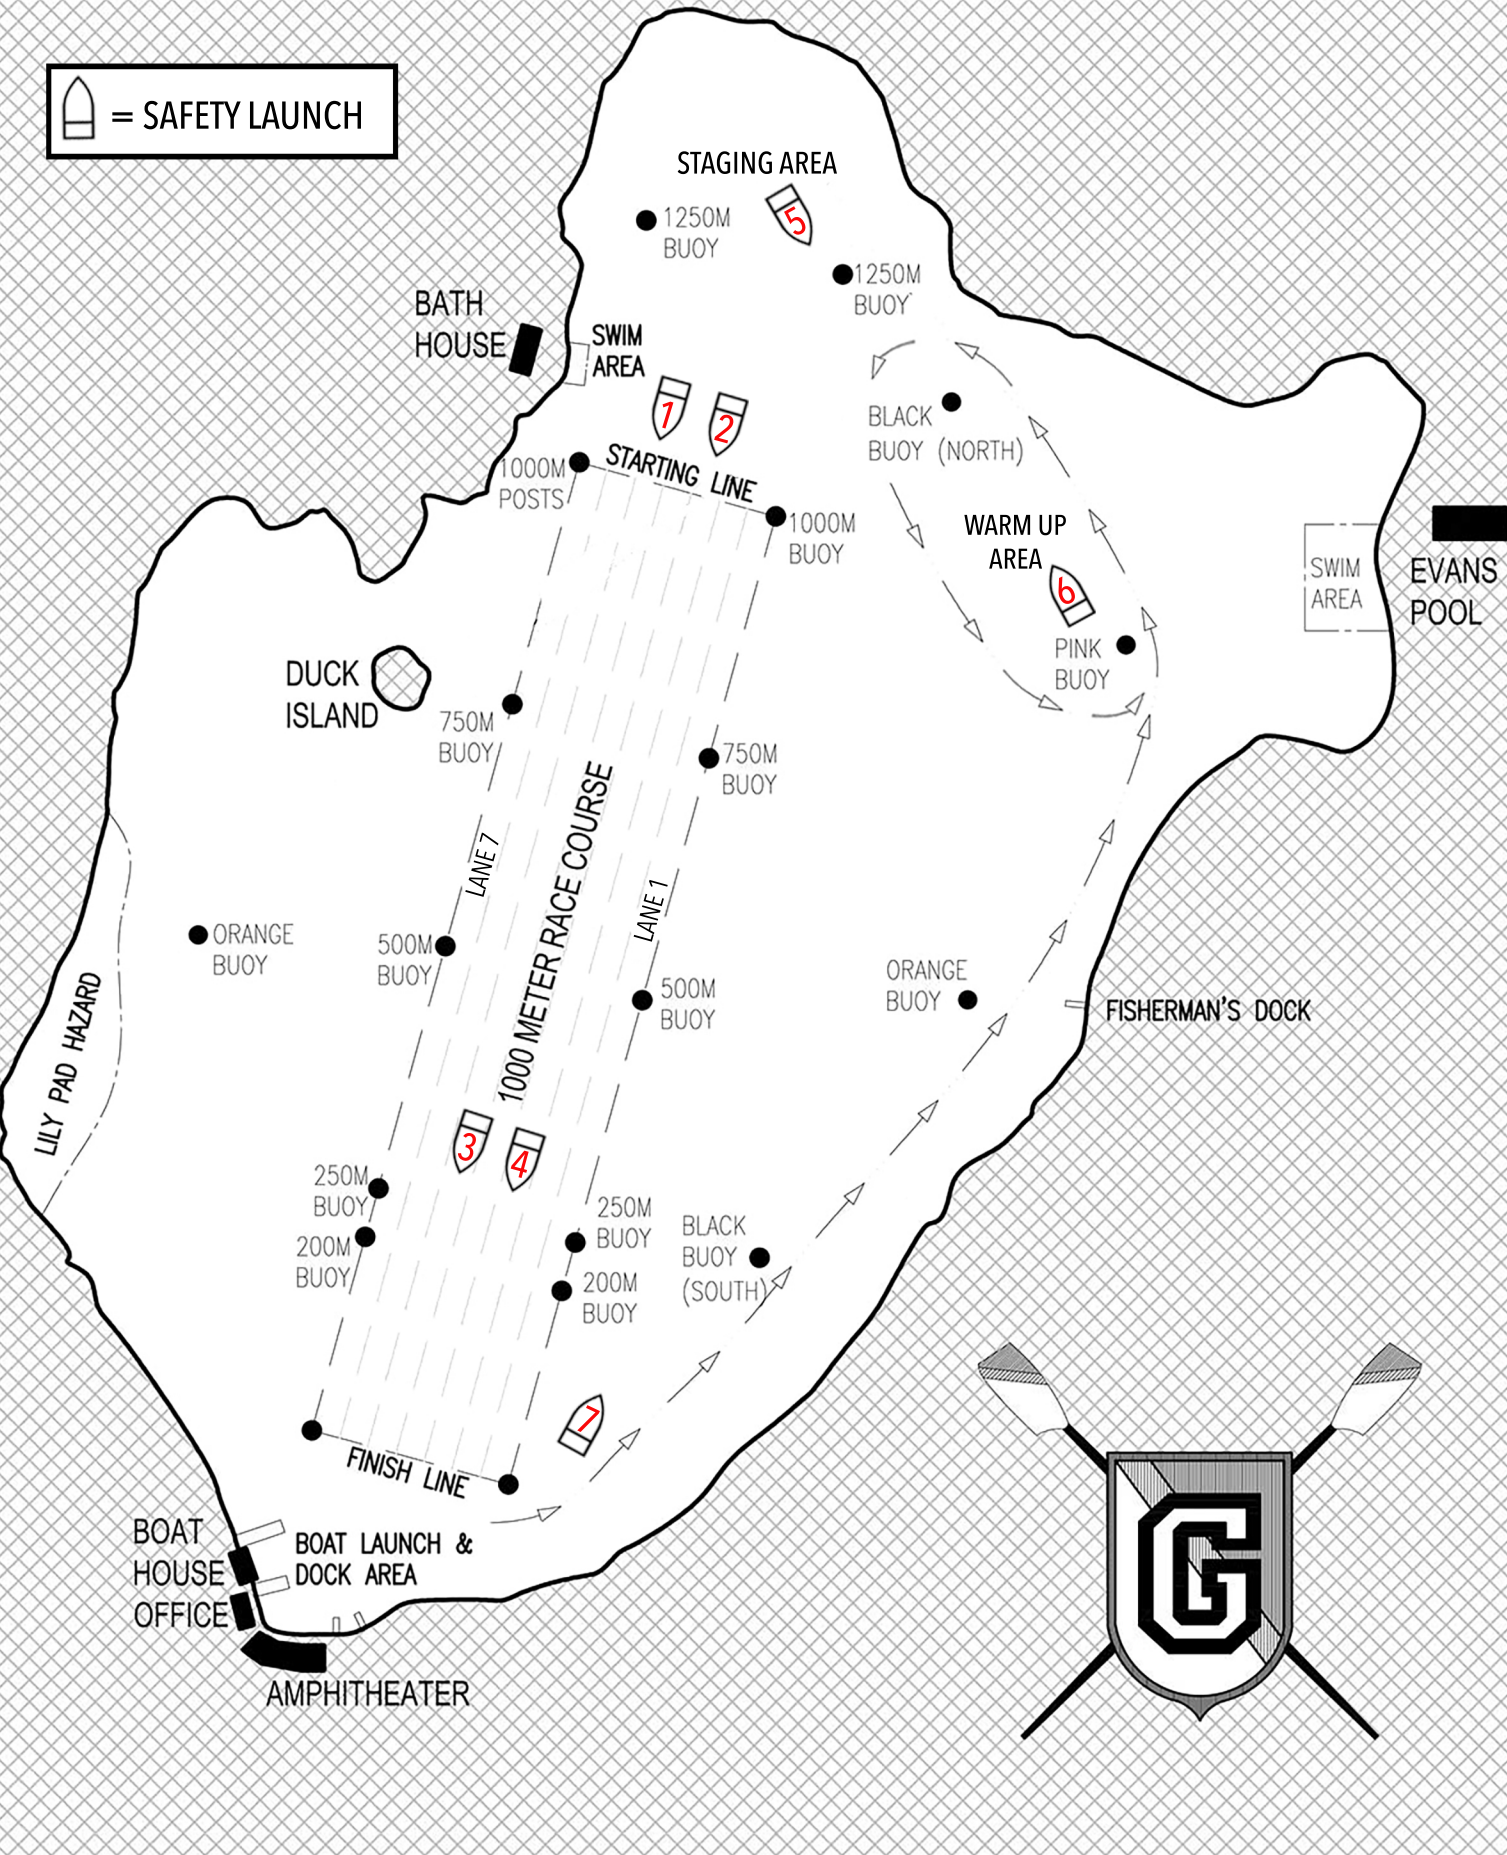

 = SAFETY LAUNCH

GREEN LAKE CREW REGATTA COURSE MAP